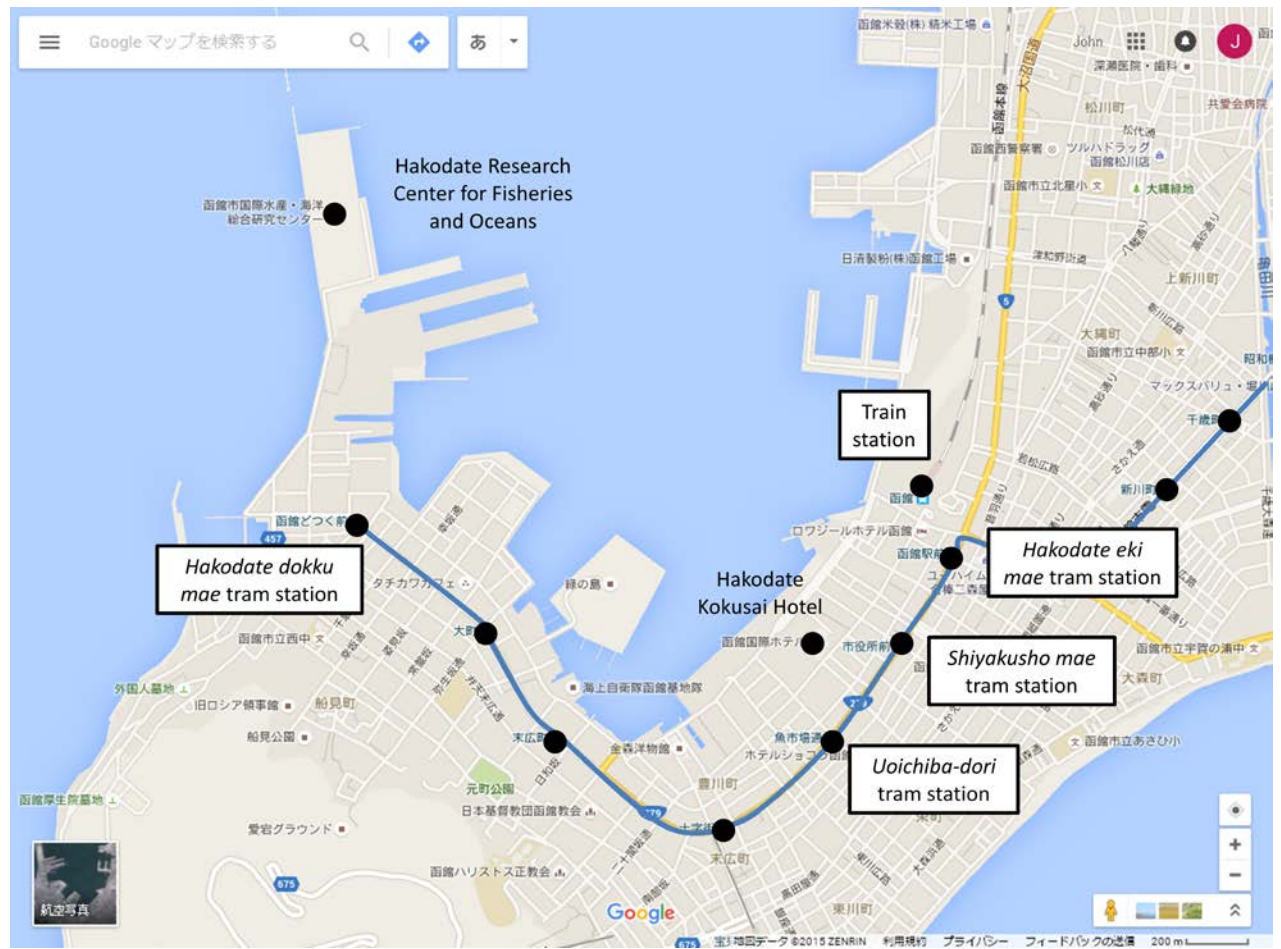

## Hakodate Research Center for Fisheries and Oceans

Transportation by Taxi will be provided between the JR Train station and the center.

Original version was made by Prof. John Bower (Hokkaido Univ.) for CIAC2015. Modified by TM.