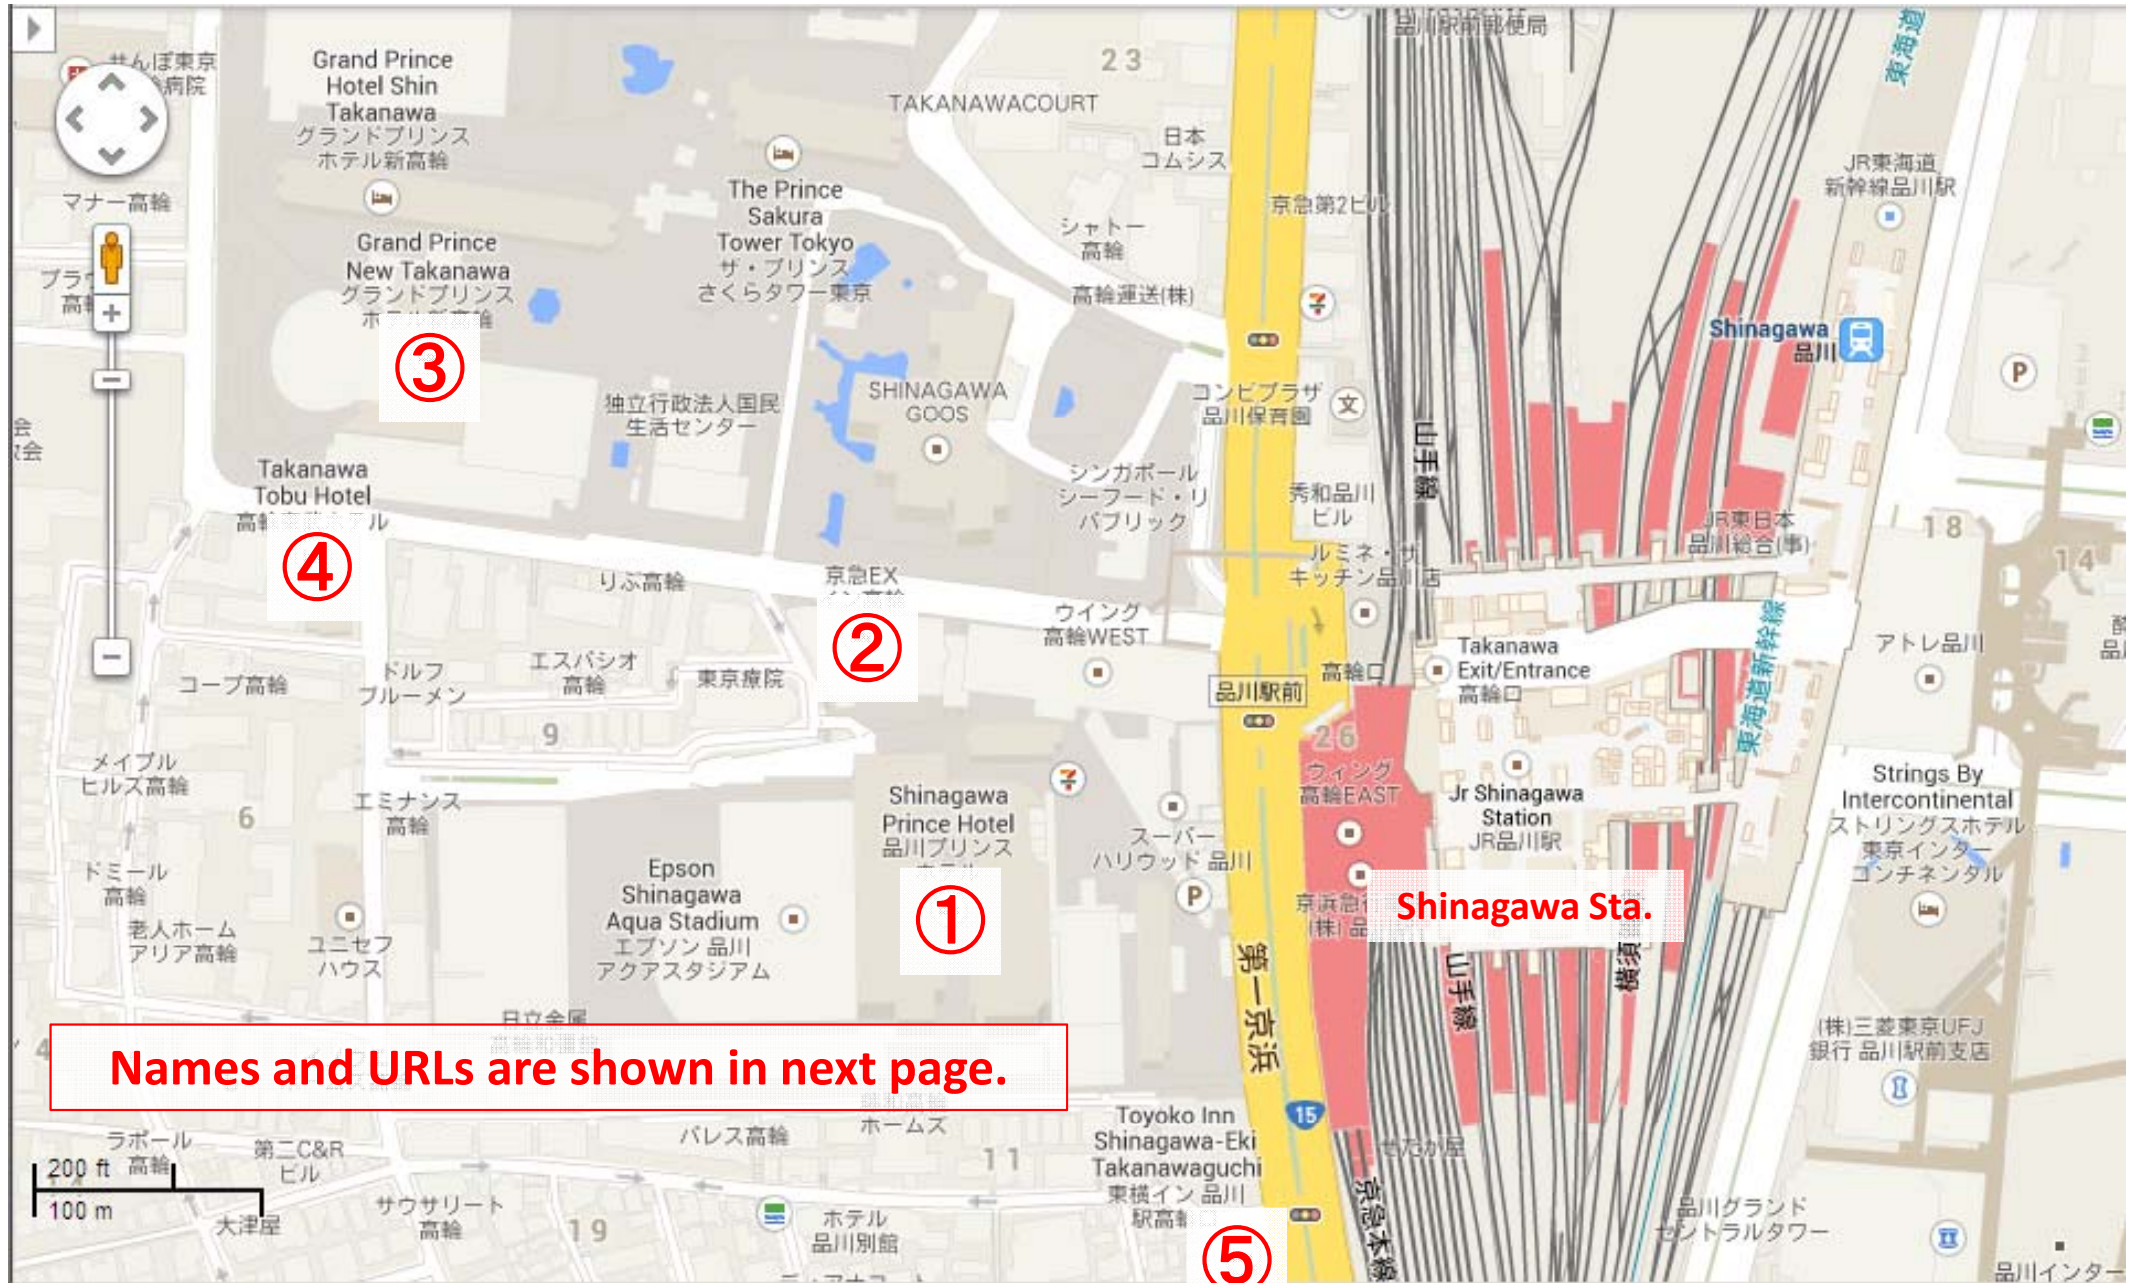

Hotel reservation

There are several hotels around the venue (TUMSAT, Tokyo University of Marine Science and Technology) for the AFAS2013.

Nine hotels are recommended.

These hotels are located around 1) Shinagawa Sta., 2) other stations, and 3) TUMSAT.

The hotels around Shinagawa Sta. are the most convenient to you, because you can access the venue on foot. However, it may be slightly expensive.

The hotels located around 2) other stations and 3) TUMSAT may be reasonable.

The hotel names and the URLs are shown in the following pages.

Participants can reserve your room through each Hotel's web site.

From Shinagawa Sta. to TUMSAT

1) Hotels around Shinagawa Sta.

Names and URLs are shown in next page.